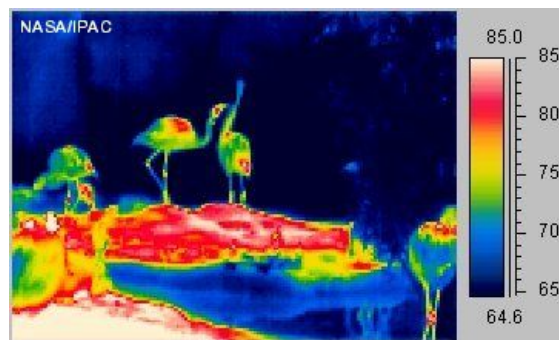

Coruja

Flamingos